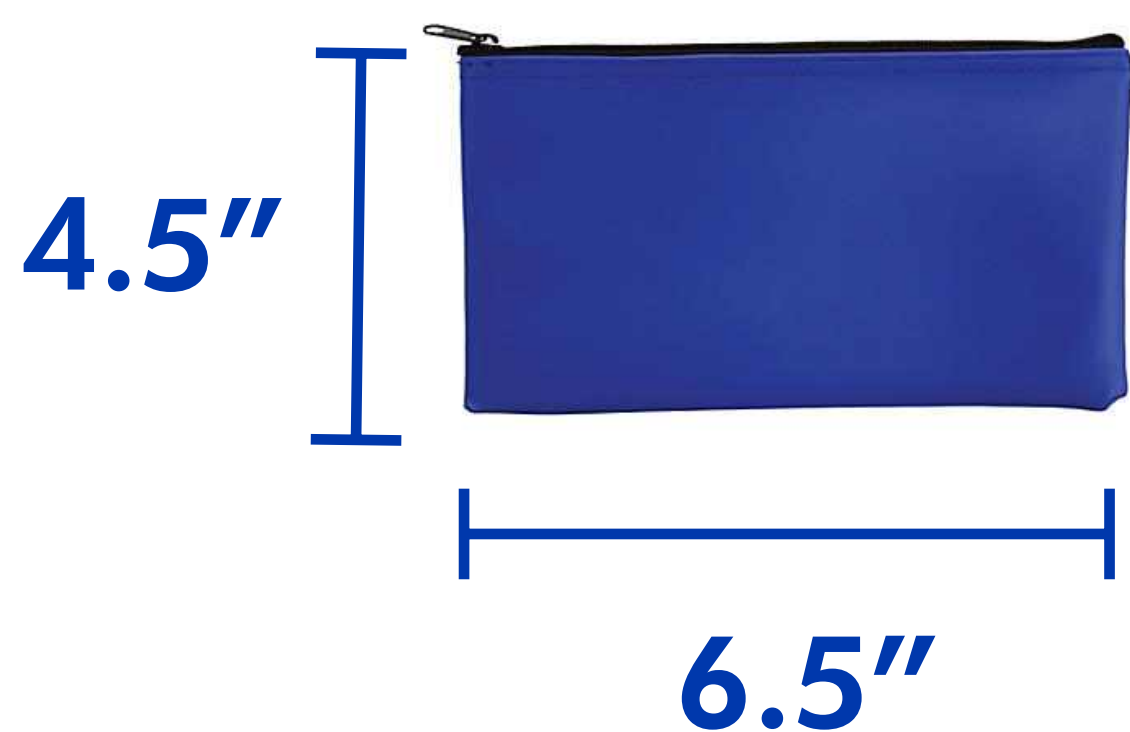

CREIGHTON UNIVERSITY BAG POLICY

CLEAR TOTE

Plastic, vinyl or PVC and do not exceed 12" x 12"

SMALL BAGS

No larger than 4.5" x 6.5"

BACKPACKS

Are NOT permitted

Thank you for your cooperation.