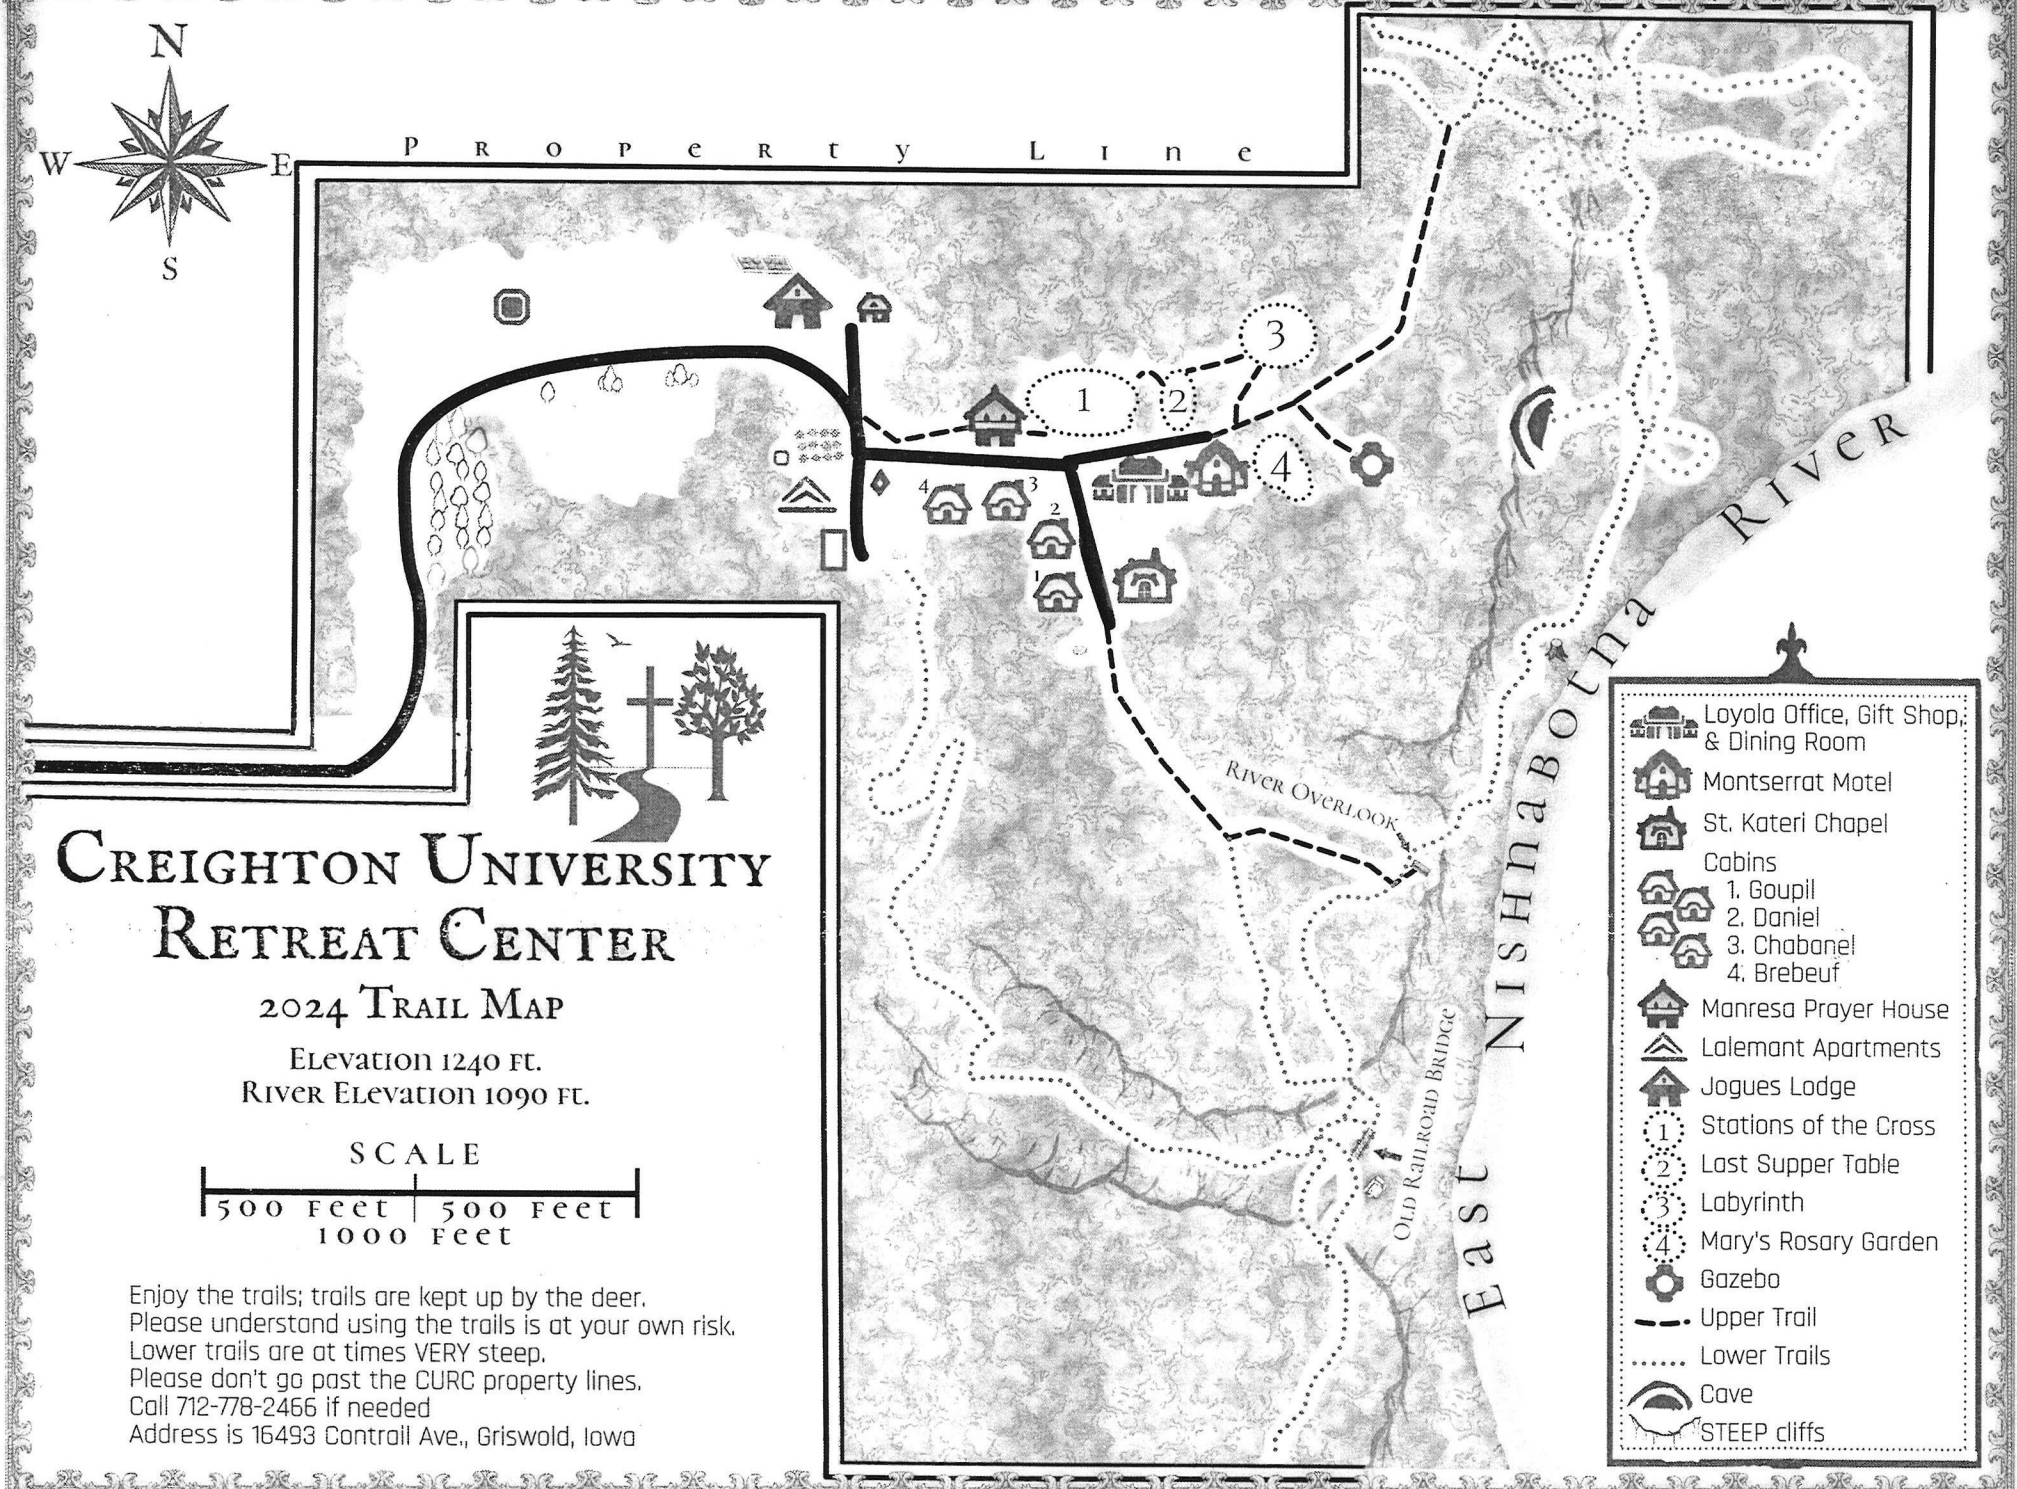

P R O P E R T Y L I N E

CREIGHTON UNIVERSITY RETREAT CENTER

2024 TRAIL MAP

Elevation 1240 FT.
River Elevation 1090 FT.

Enjoy the trails; trails are kept up by the deer.
Please understand using the trails is at your own risk.
Lower trails are at times VERY steep.
Please don't go past the CURC property lines.
Call 712-778-2466 if needed
Address is 16493 Contrail Ave., Griswold, Iowa

- Loyola Office, Gift Shop, & Dining Room
- Montserrat Motel
- St. Kateri Chapel
- Cabins
- 1. Goupil
- 2. Daniel
- 3. Chabanel
- 4. Brebeuf
- Manresa Prayer House
- Lalemant Apartments
- Jogues Lodge
- Stations of the Cross
- Last Supper Table
- Labyrinth
- Mary's Rosary Garden
- Gazebo
- Upper Trail
- Lower Trails
- Cave
- STEEP cliffs